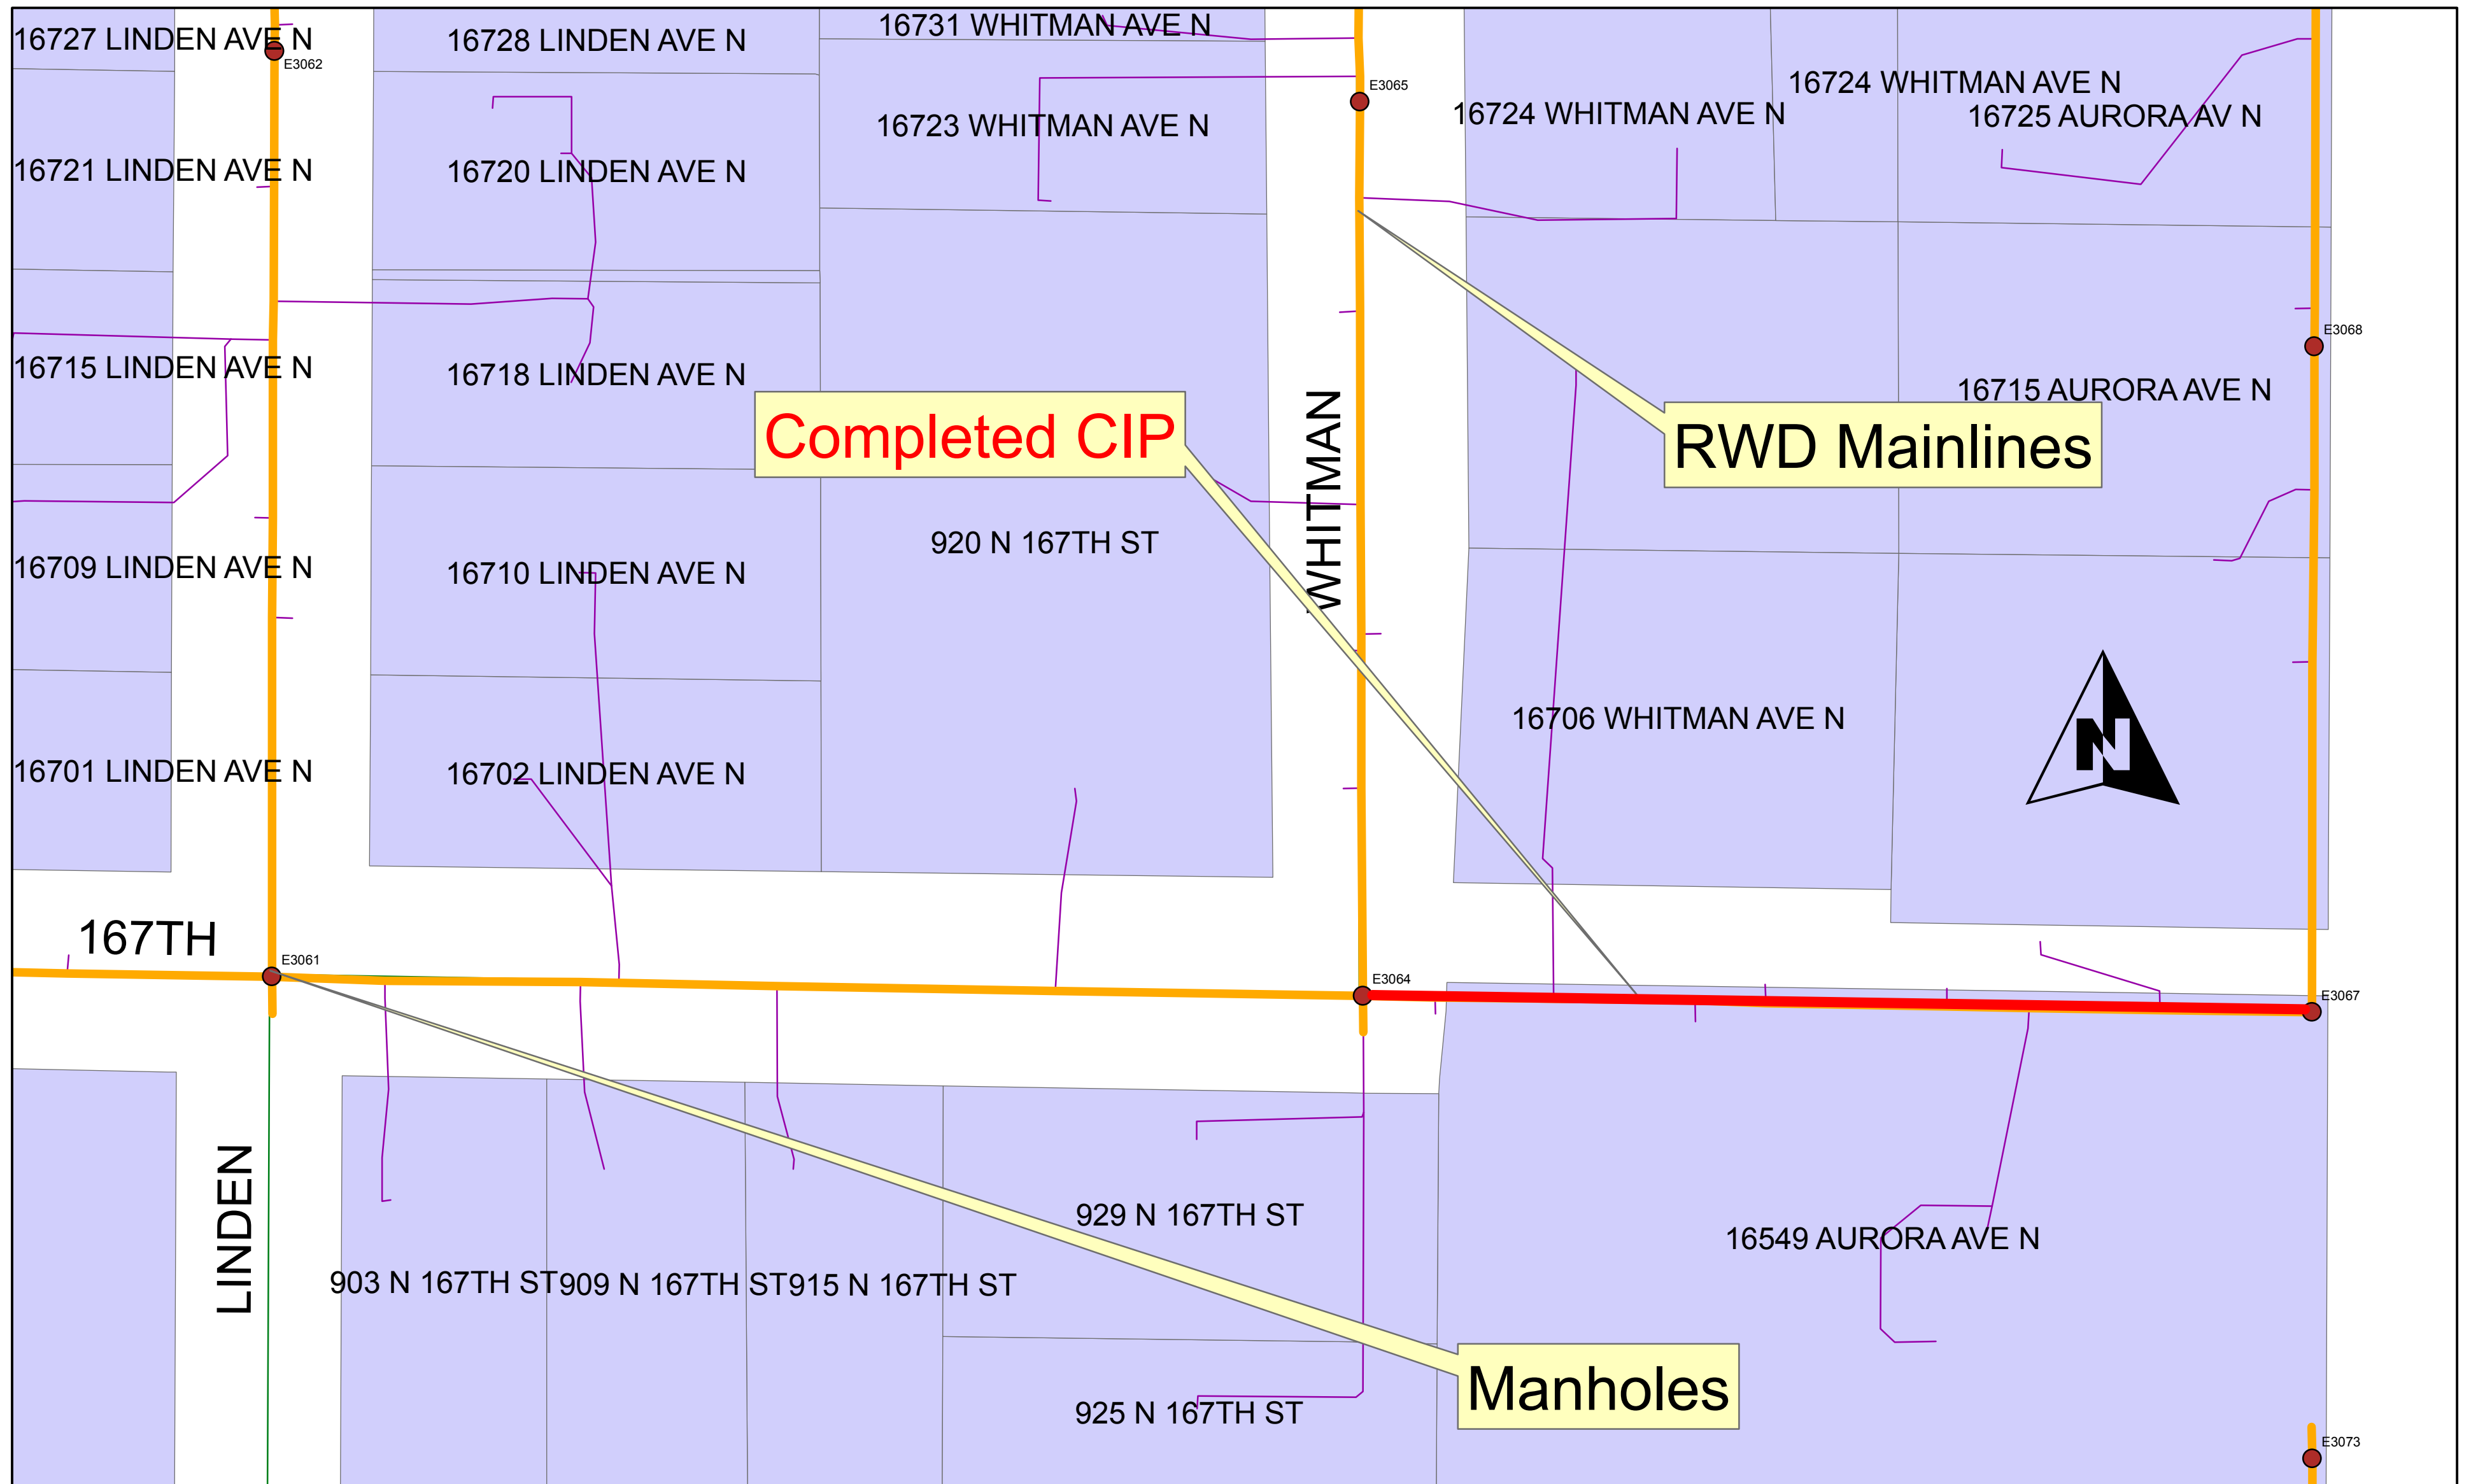

# Highland Terrace Neighborhood Capital Improvement Project

Capital Improvement Project is from Aurora Ave N west to Whitman Ave along N 167th St