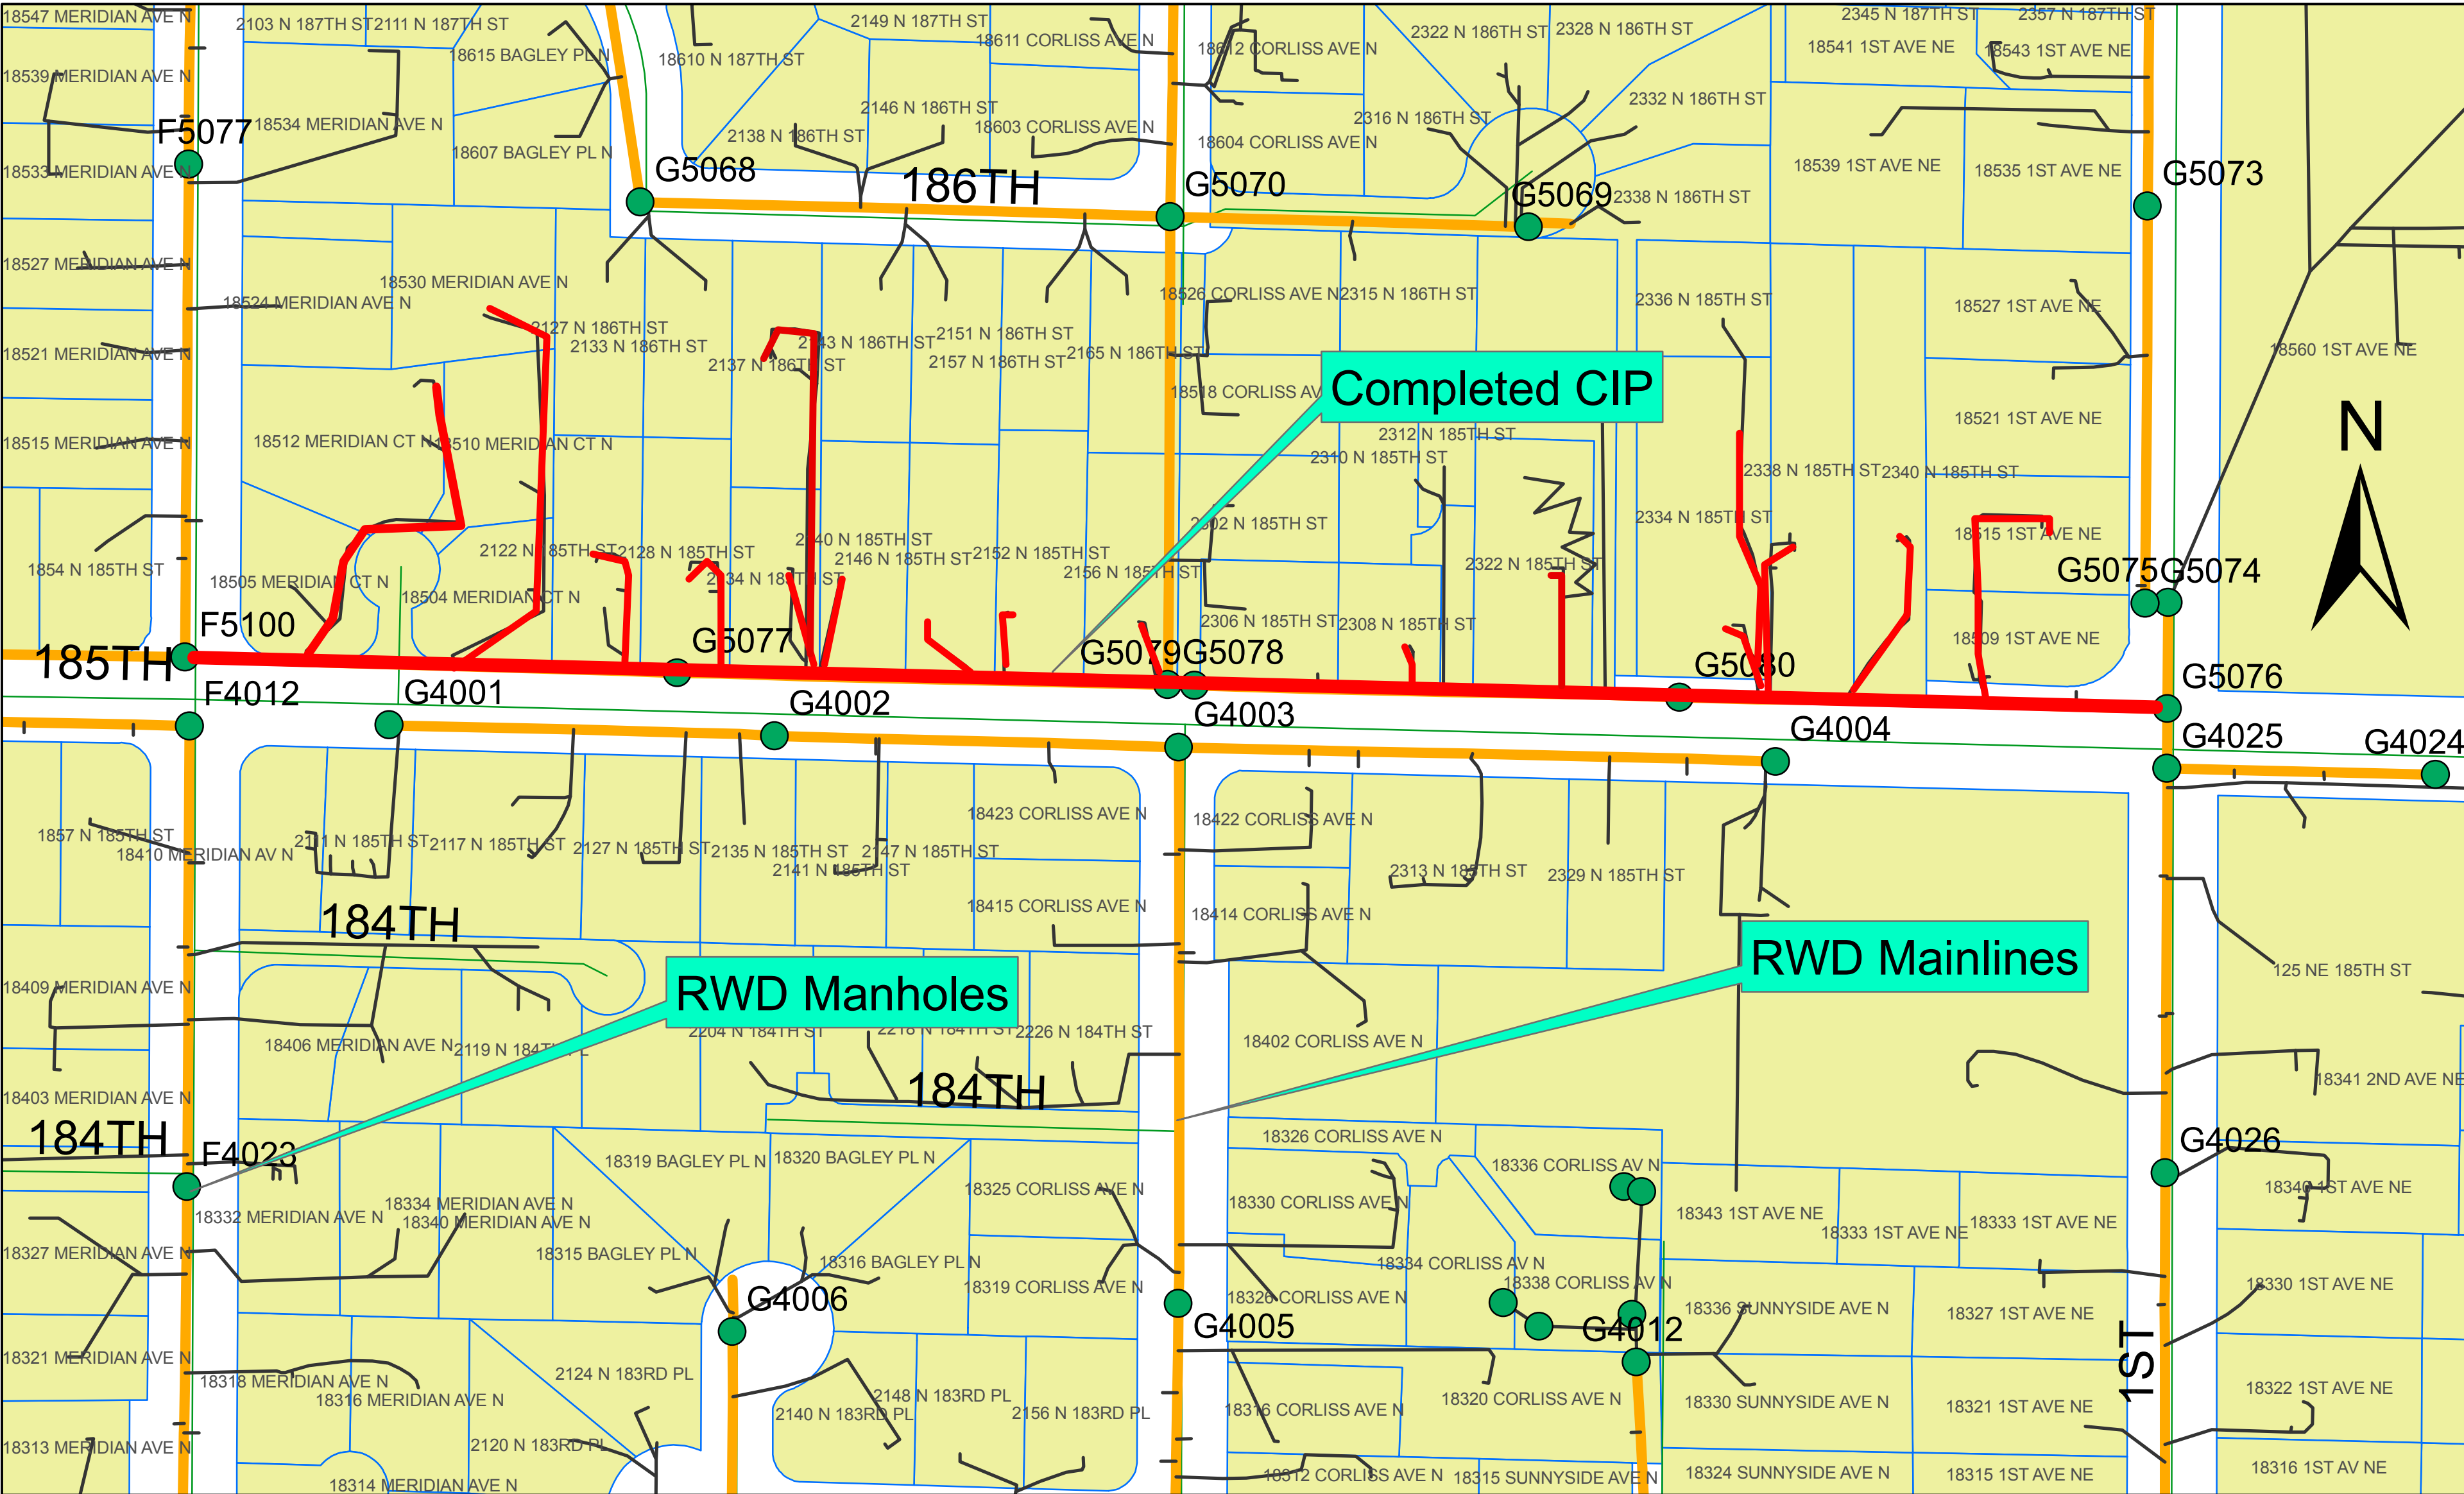

Meridian Park Neighborhood CIP 2008

Capital Improvement Project is from Meridian Ave to 1st Ave NE along N 185th St