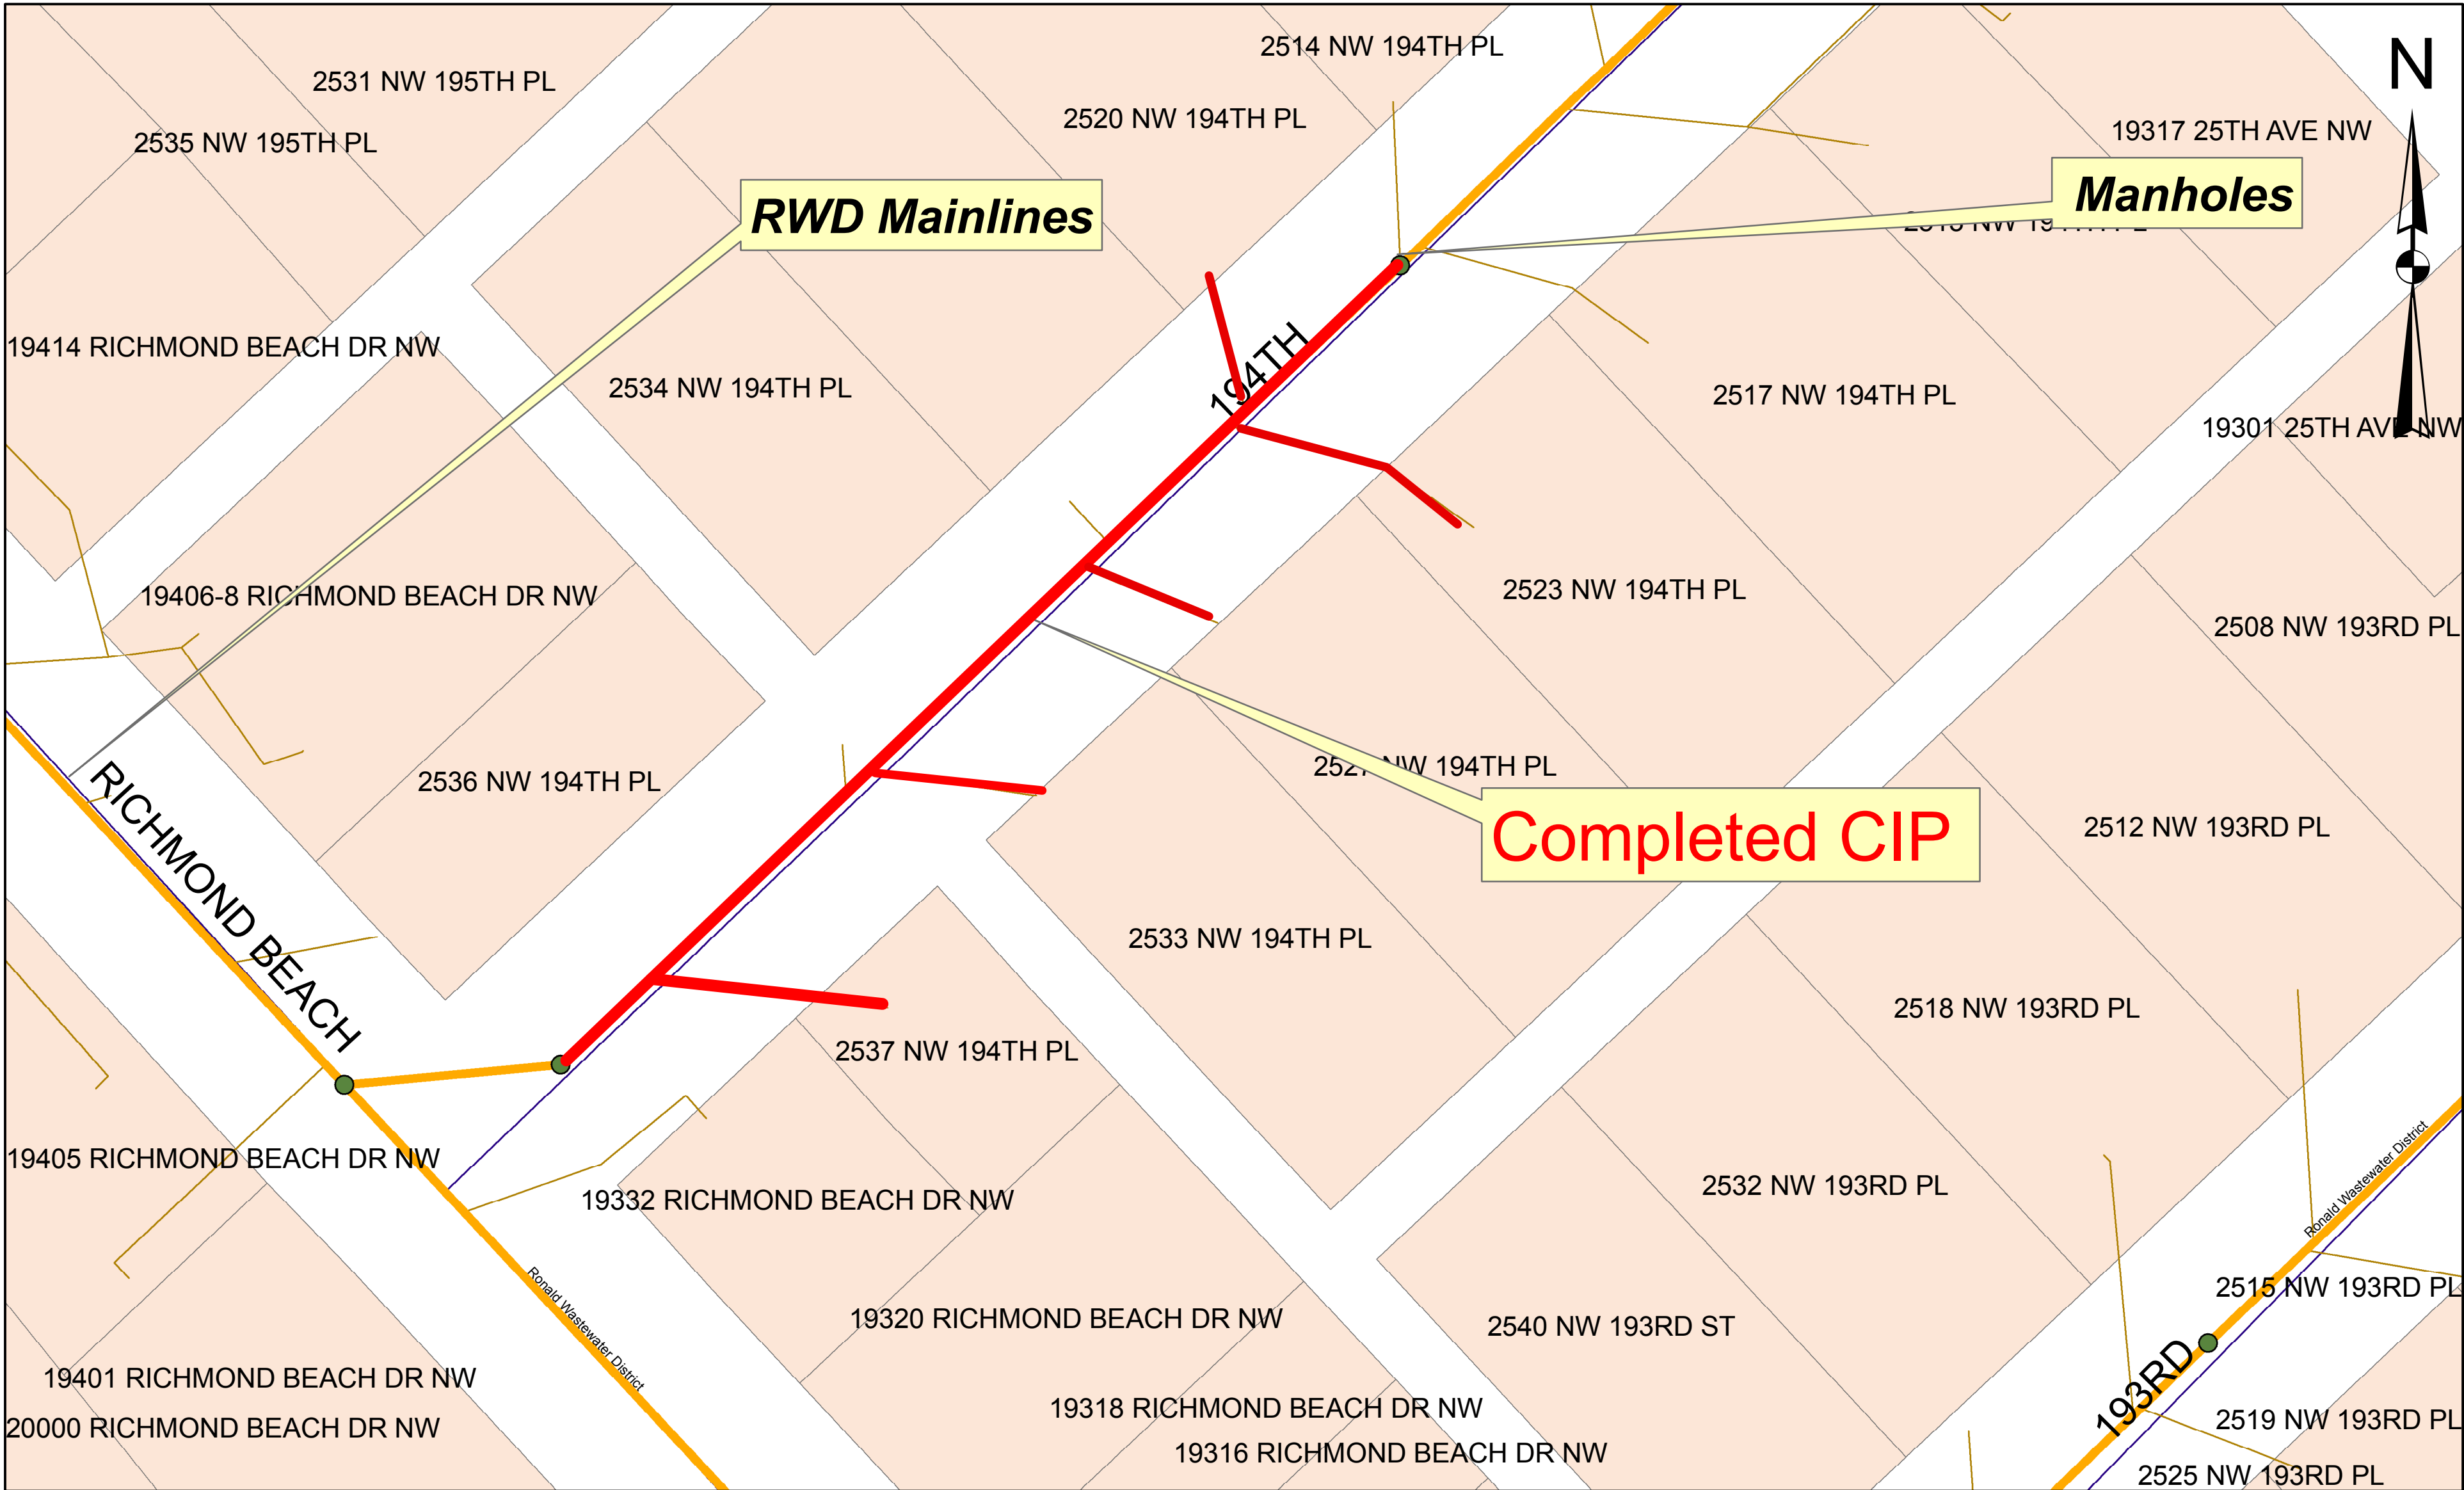

# Richmond Beach Neighborhood 2008 CIP

Capital Improvement Project is from Richmond Beach Road to 25th Ave NW along NW 194th Pl